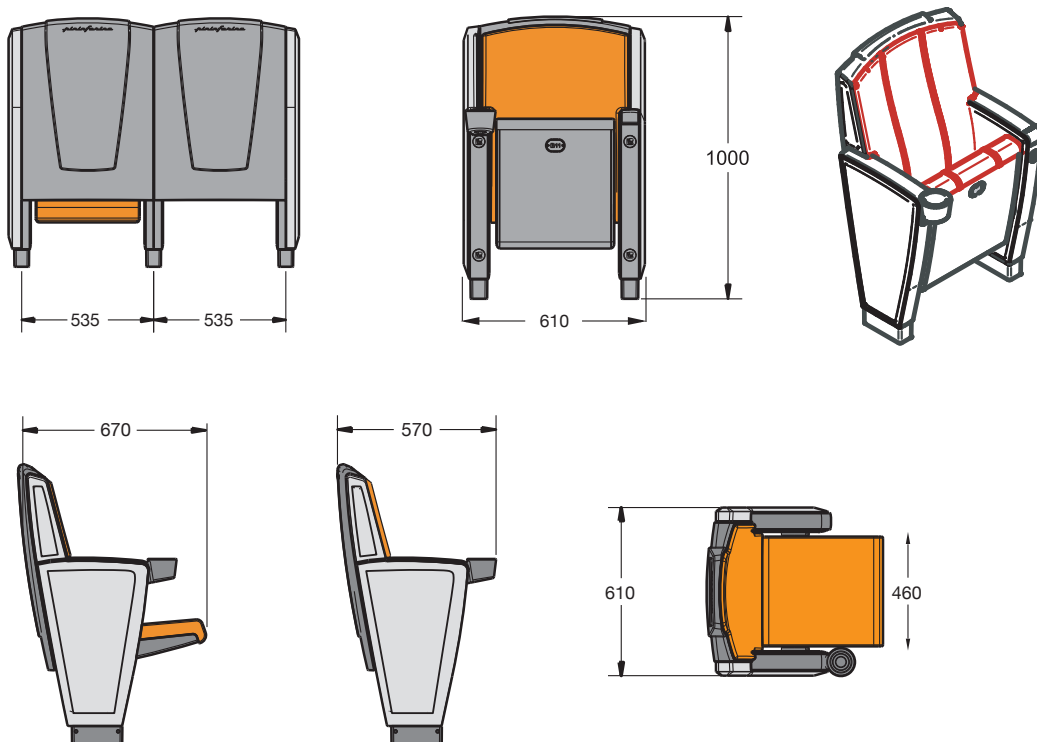

LEONARDO 477 - 457 (WITH CUP HOLDER)

SILVER

(WITH CUP HOLDER)