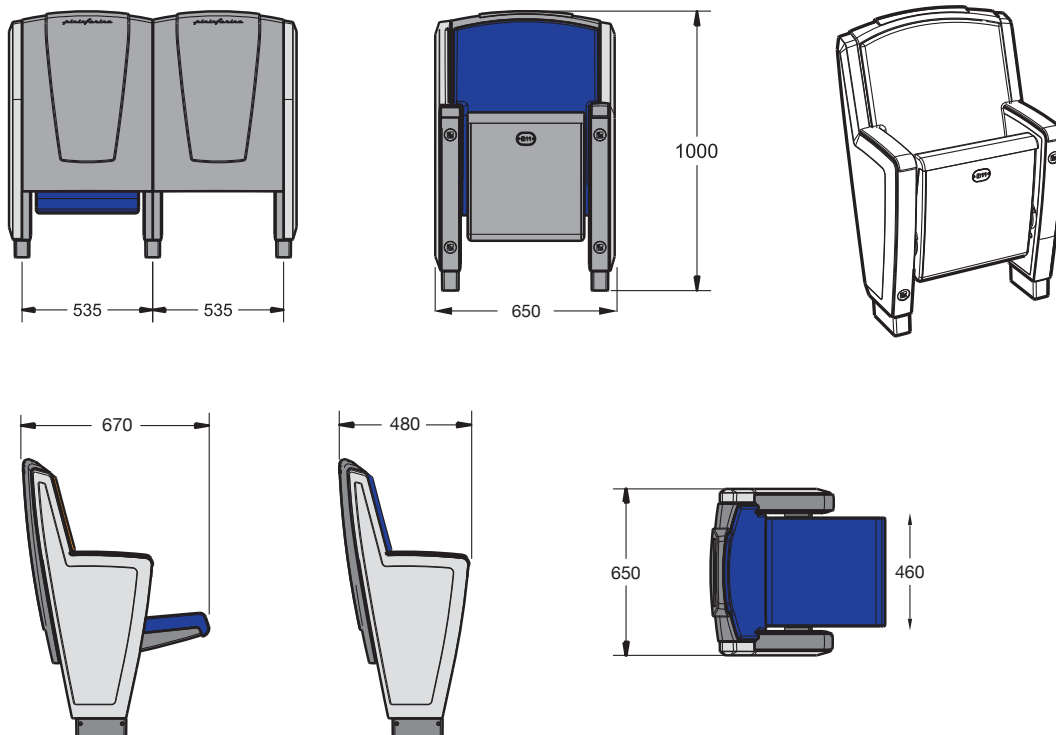

OVERALL DIMENSIONS

width 650 (with double armrest), depth with closed seat 480 mm, depth with open seat 670 mm, seat width 460 mm, total height of the armchair 1000 mm

OPTIONAL:

- USB
- Heated seat and backrest
- Cup holder
- writing tablet
- Writing tablet with monitor
- Fixed seat
- Matching upholstery for underseat available upon request
- Qr-code

TIPOLOGIE DI POLTRONA

LEONARDO SILVER 497: Armchair with low backrest, lateral side in painted polyurethane, center to center distance, 535 mm, installed in rows.

LEONARDO SILVER 477: Armchair with low backrest, high and low lateral side in ABS, center to center distance 535 mm, installed in rows.

LEONARDO SILVER 457: Armchair with low backrest, low lateral side in ABS, center to center distance 535 mm, installed in rows.

LEONARDO 497

SILVER

LEONARDO 497 (WITH CUP HOLDER)

SILVER

LEONARDO 477 - 457

SILVER

SILVER

low backrest, lateral side in painted polyurethane, center to center distance, 575 mm, installed in rows

LEONARDO 477

SILVER

low backrest, high and low lateral side in ABS, center to center distance 575 mm, installed in rows