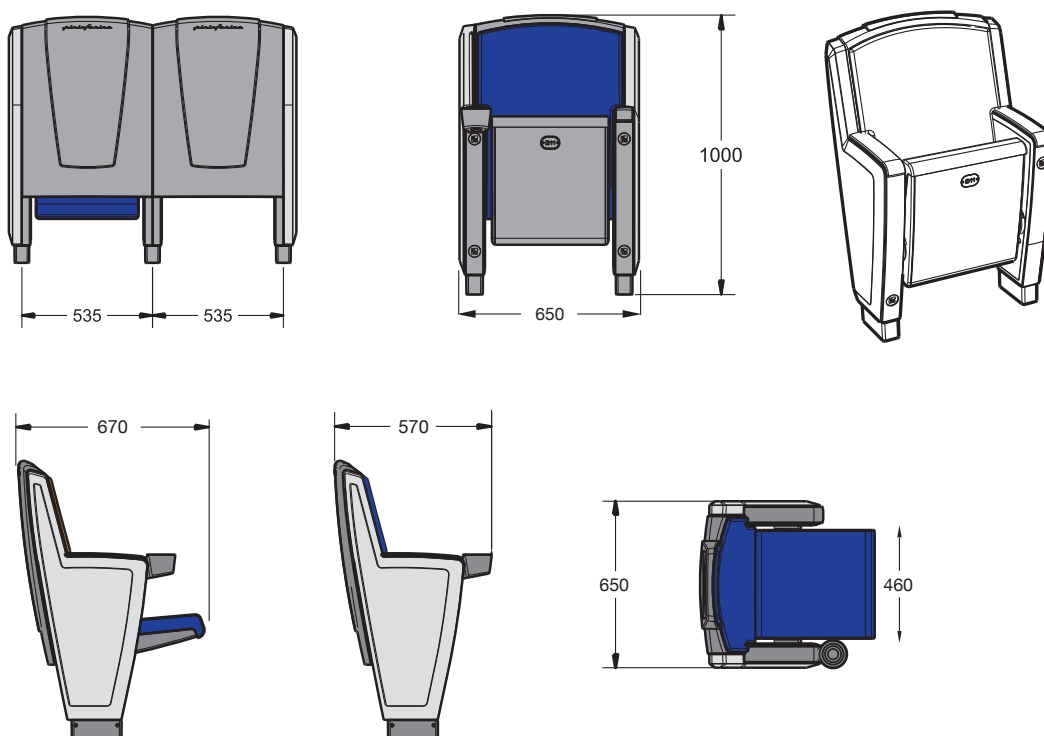

OVERALL DIMENSIONS

width 650 (with double armrest), depth with closed seat 480 mm, depth with open seat 670 mm, seat width 460 mm, total height of the armchair 1000 mm

OPTIONAL:

- USB
- Heated seat and backrest
- Cup holder
- writing tablet
- Writing tablet with monitor
- Fixed seat
- Matching upholstery for underseat available upon request
- Qr-code

TIPOLOGIE DI POLTRONA

LEONARDO SILVER 497: Armchair with low backrest, lateral side in painted polyurethane, center to center distance, 535 mm, installed in rows.

LEONARDO SILVER 477: Armchair with low backrest, high and low lateral side in ABS, center to center distance 535 mm, installed in rows.

LEONARDO SILVER 457: Armchair with low backrest, low lateral side in ABS, center to center distance 535 mm, installed in rows.

LEONARDO 497

SILVER

LEONARDO 497 (WITH CUP HOLDER)

SILVER

LEONARDO 477 - 457

SILVER

SILVER

low backrest, lateral side in painted polyurethane, center to center distance, 575 mm, installed in rows

LEONARDO 477

SILVER

low backrest, high and low lateral side in ABS, center to center distance 575 mm, installed in rows