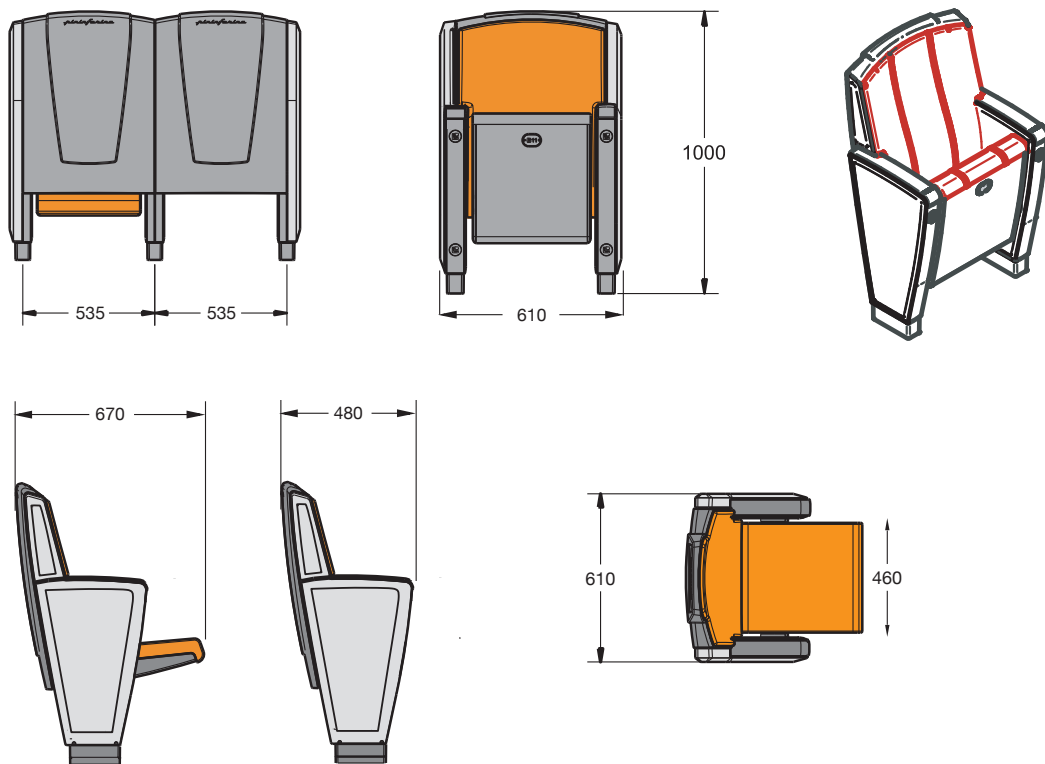

OVERALL DIMENSIONS

width 650 (with double armrest), depth with closed seat 480 mm, depth with open seat 670 mm, seat width 460 mm, total height of the armchair 1000 mm

OPTIONAL:

- USB
- Heated seat and backrest
- Cup holder
- writing tablet
- Writing tablet with monitor
- Fixed seat
- Matching upholstery for underseat available upon request
- Qr-code

TIPOLOGIE DI POLTRONA

LEONARDO SILVER 497: Armchair with low backrest, lateral side in painted polyurethane, center to center distance, 535 mm, installed in rows.

LEONARDO SILVER 477: Armchair with low backrest, high and low lateral side in ABS, center to center distance 535 mm, installed in rows.

LEONARDO SILVER 457: Armchair with low backrest, low lateral side in ABS, center to center distance 535 mm, installed in rows.

LEONARDO 497

SILVER

LEONARDO 497 (WITH CUP HOLDER)

SILVER

LEONARDO 477 - 457

SILVER

SILVER

low backrest, lateral side in painted polyurethane, center to center distance, 575 mm, installed in rows

LEONARDO 477

SILVER

low backrest, high and low lateral side in ABS, center to center distance 575 mm, installed in rows